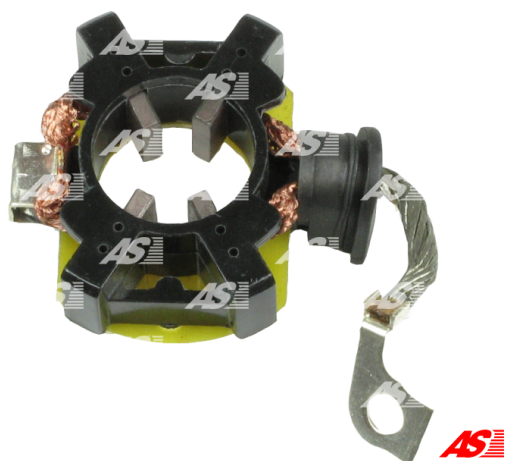

Data

| | |
|------------|------------------------------|
| AS index | SBH9001 |
| Kategória | Držiaky uhlíkov pre štartéry |
| Výrobca | AS-PL |
| Náhrada za | Ford |

Vlastnosti produktu

| | |
|---------------------|--------|
| O.D [mm] | 68.40 |
| Matching Brush set: | SB9004 |

Referenčné číslo (26)

| Number | Výrobca |
|------------|----------------|
| 136635 | CARGO |
| CBH14101AS | CASCO |
| 652150 | CIVIC/DA PARTS |
| CQ2050038 | CQ |
| E90Z11061A | FORD |
| E90Z11061B | FORD |
| E90Z11061C | FORD |
| E90Z11061A | FORD |
| E90Z11061B | FORD |
| E90Z11061C | FORD |
| F3RZ11061A | FORD |
| SB331 | FORD |
| SB335 | FORD |
| SB337 | FORD |
| SB348 | FORD |
| SB353 | FORD |
| SB356 | FORD |
| 60-013 | PAN PACIFIC |
| 1015155 | POWERMAX |
| 81015155 | POWERMAX |
| 2069-001RS | RS |
| SH-2801 | UNIPOINT |
| 69-200 | WAI / TRANSCO |
| 69-201 | WAI / TRANSCO |
| 69-201-2 | WAI / TRANSCO |
| BHD4076 | WOODAUTO |

ROVER

| Referenčné číslo | Výrobca |
|------------------|---------|
| NAD101190 | ROVER |

UNIPOINT

| Referenčné číslo | Výrobca |
|------------------|----------|
| STR2801 | UNIPOINT |
| STR2802 | UNIPOINT |
| STR2803 | UNIPOINT |
| STR2805 | UNIPOINT |
| STR2806 | UNIPOINT |
| STR2807 | UNIPOINT |
| STR2808 | UNIPOINT |
| STR2816 | UNIPOINT |
| STR2826 | UNIPOINT |
| STR2827 | UNIPOINT |
| STR2828 | UNIPOINT |
| STR2829 | UNIPOINT |
| STR2830 | UNIPOINT |
| STR2831 | UNIPOINT |
| STR2832 | UNIPOINT |
| STR2833 | UNIPOINT |
| STR2835 | UNIPOINT |
| STR2836 | UNIPOINT |
| STR2839 | UNIPOINT |